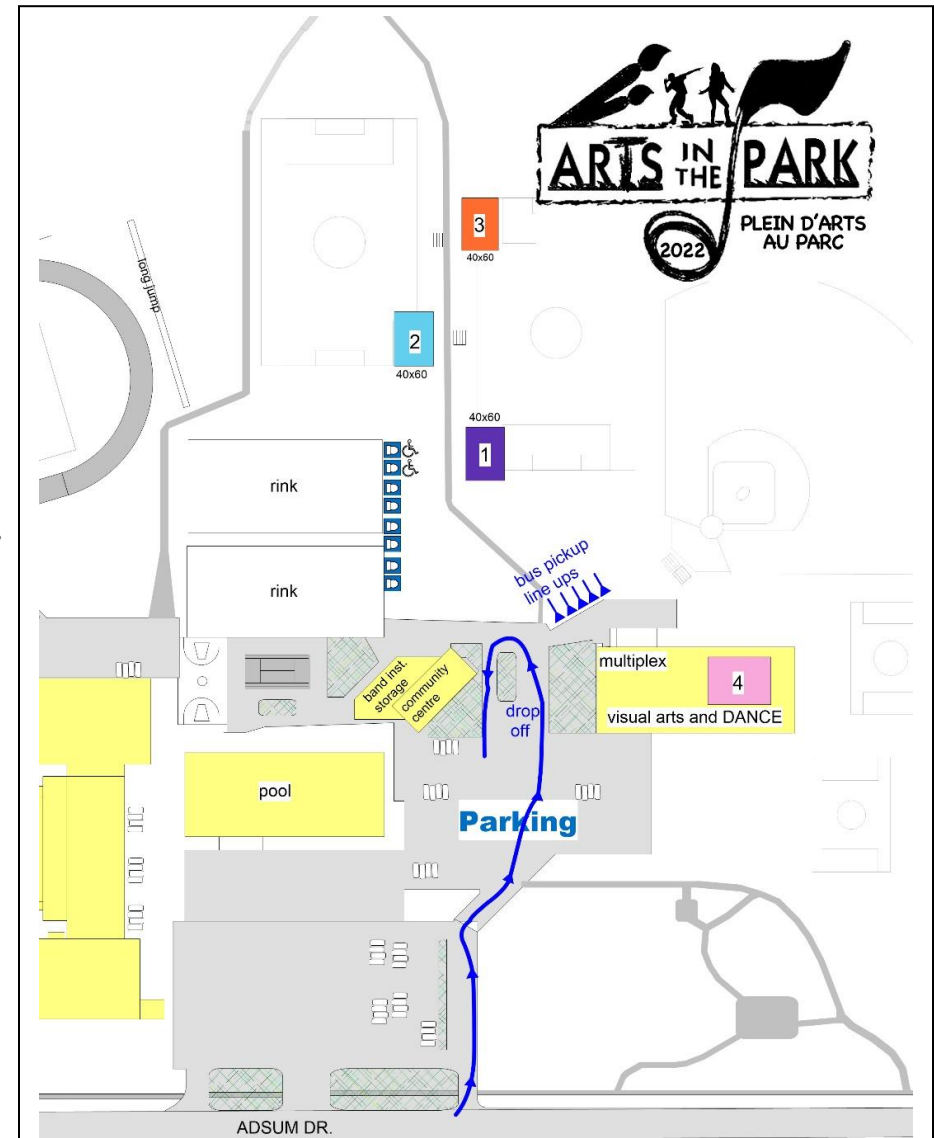

IMPORTANT INFORMATION

- Seven Oaks School busses will drop off and pick up students who are performing at this event in the parking lot near the Community Centre. Schools close to Maples will walk with their teachers.
- First Aid attendants can be identified by their red First Aid shirts
- Volunteers can be identified with their GREEN AITP t-shirts.
- Thank you for remembering to respect the school grounds, people and property.
- This event is sponsored by Seven Oaks School Division www.7oaks.org

Site #4 (inside Multiplex)

- 9:45 Nisbet AM Kinder Critters
- 10:00 AEW Girls Dance
- 10:10 AT AT Cultural Group
- 10:20 RFM 3/4 Ukrainian Dancers
- 10:30 Semple Sharing Dance 2
- 10:40 Maples MCDC
- 10:50 RFM For Freedom and Peace
- 11:00 Semple Sharing Dance 1
- 11:10 AEW Bhangra
- 11:20 AT Bhangra Boys
- 11:30 Victory Cheerleaders
- 11:40 Maples Maples Gidha Groups
- 11:50 Semple L.O.V.E.
- 12:00 Maples Gr. 9 Dance
- 12:10 AEW Timber Wolves Minis
- 12:20 Victory Hip Hop
- 12:30 GCC 25th Annual P. C. Spelling Bee
- 12:50 WKC West K Dance Set

Site #2

- 9:45 FP AM Kinders
- 10:00 WSP Ukulele Ensemble - Heinrich
- 10:15 Finney Morning Kinders
- 10:30 WSP Ukulele Ensemble - Moniz
- 10:45 WSP Ukulele Ensemble – Morwich
- 11:00 WSP Ukulele Ensemble – Walker
- 11:15 WSP Ukulele Ensemble – Rampel
- 11:30 WKC Gr. 9/10 Choir
- 11:50 WKC Senior Choir
- 12:05 Finney Rm. 15, 22 Fiddlers
- 12:20 Finney Rm. 8, 16 Fiddlers
- 12:35 WSP Guitar Class – West
- 12:50 WSP Guitar Class – Sutton
- 1:05 AEW Brett/Gills Class
- 1:30 Elwick Gr. 5 Ukulele
- 1:45 FP PM Kinders
- 2:00 Finney Afternoon Kinders

Site #1 - Performance Venue

Site #2 - Performance Venue

Site #3 - Performance Venue

Site #4 - Performance Venue & Volunteer Central & First Aid