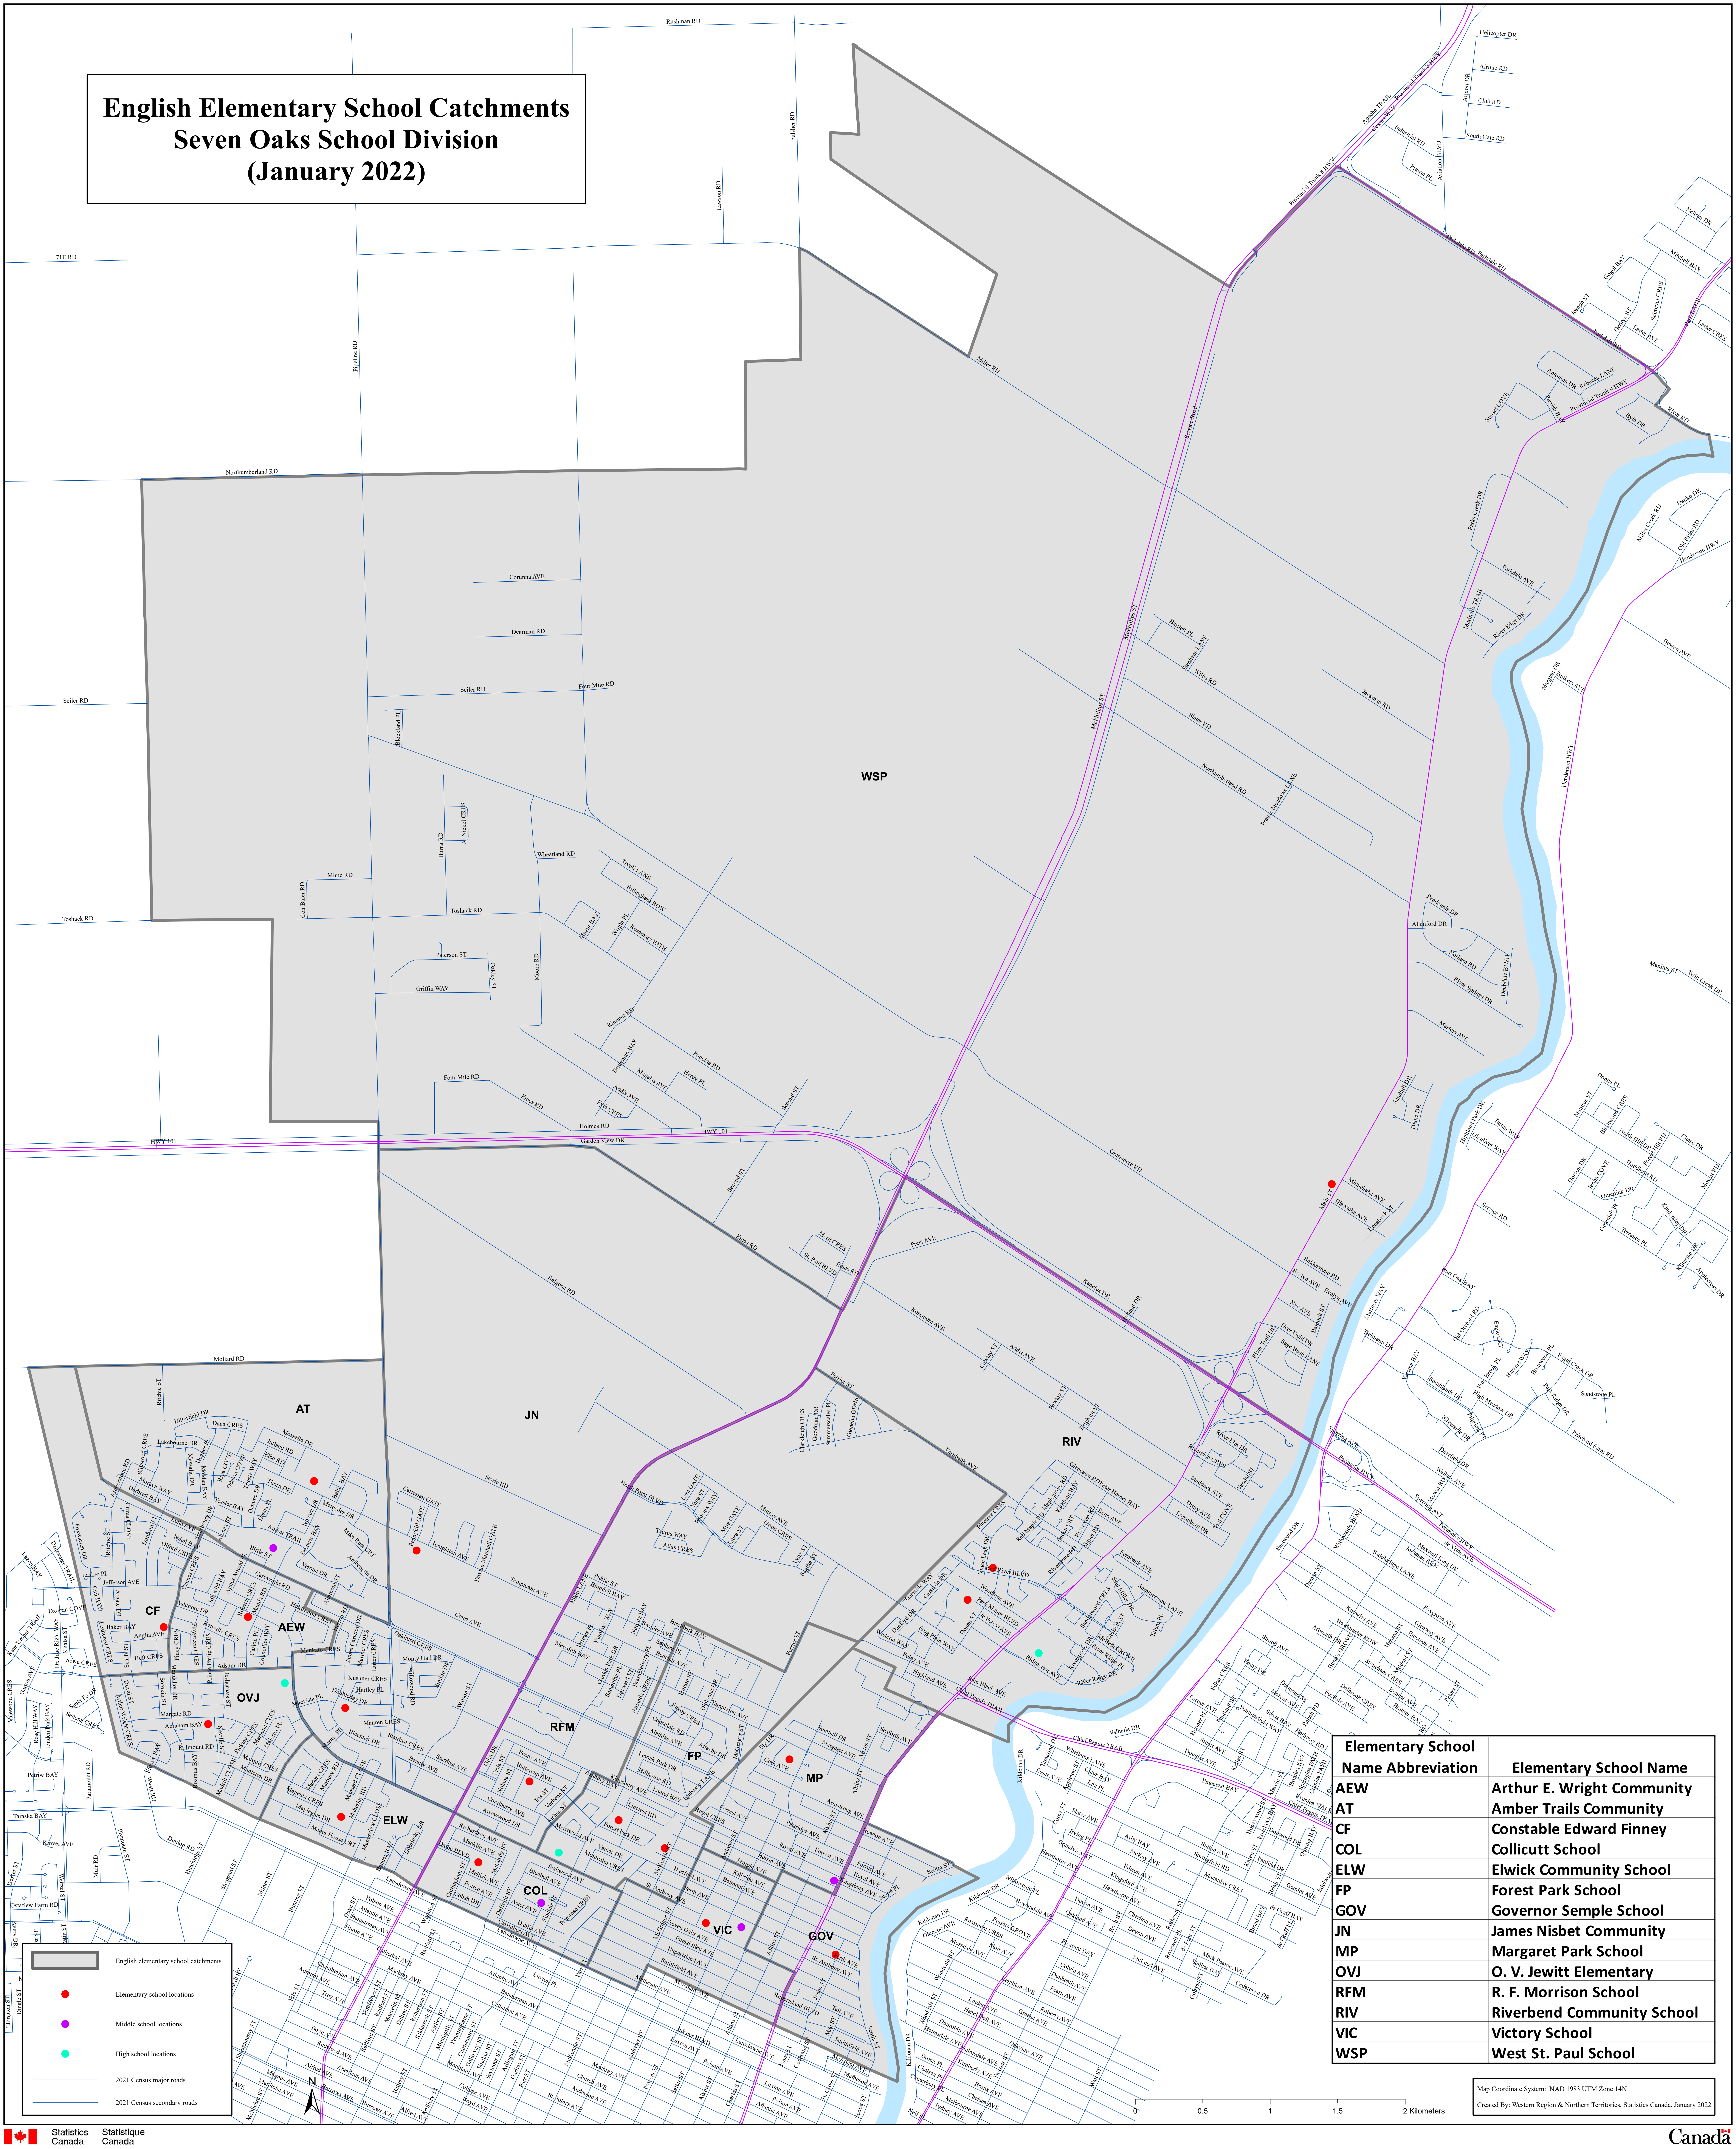

English Elementary School Catchments Seven Oaks School Division (January 2022)

Elementary School Name Abbreviation	Elementary School Name
AEW	Arthur E. Wright Community
AT	Amber Trails Community
CF	Constable Edward Finney
COL	Collicutt School
ELW	Elwick Community School
FP	Forest Park School
GOV	Governor Semple School
JN	James Nisbet Community
MP	Margaret Park School
OVJ	O. V. Jewitt Elementary
RFM	R. F. Morrison School
RIV	Riverbend Community School
VIC	Victory School
WSP	West St. Paul School

Legend

- English elementary school catchments
- Elementary school locations
- Middle school locations
- High school locations
- 2021 Census major roads
- 2021 Census secondary roads

Map Coordinate System: NAD 1983 UTM Zone 14N
 Created By: Western Region & Northern Territories, Statistics Canada, January 2022