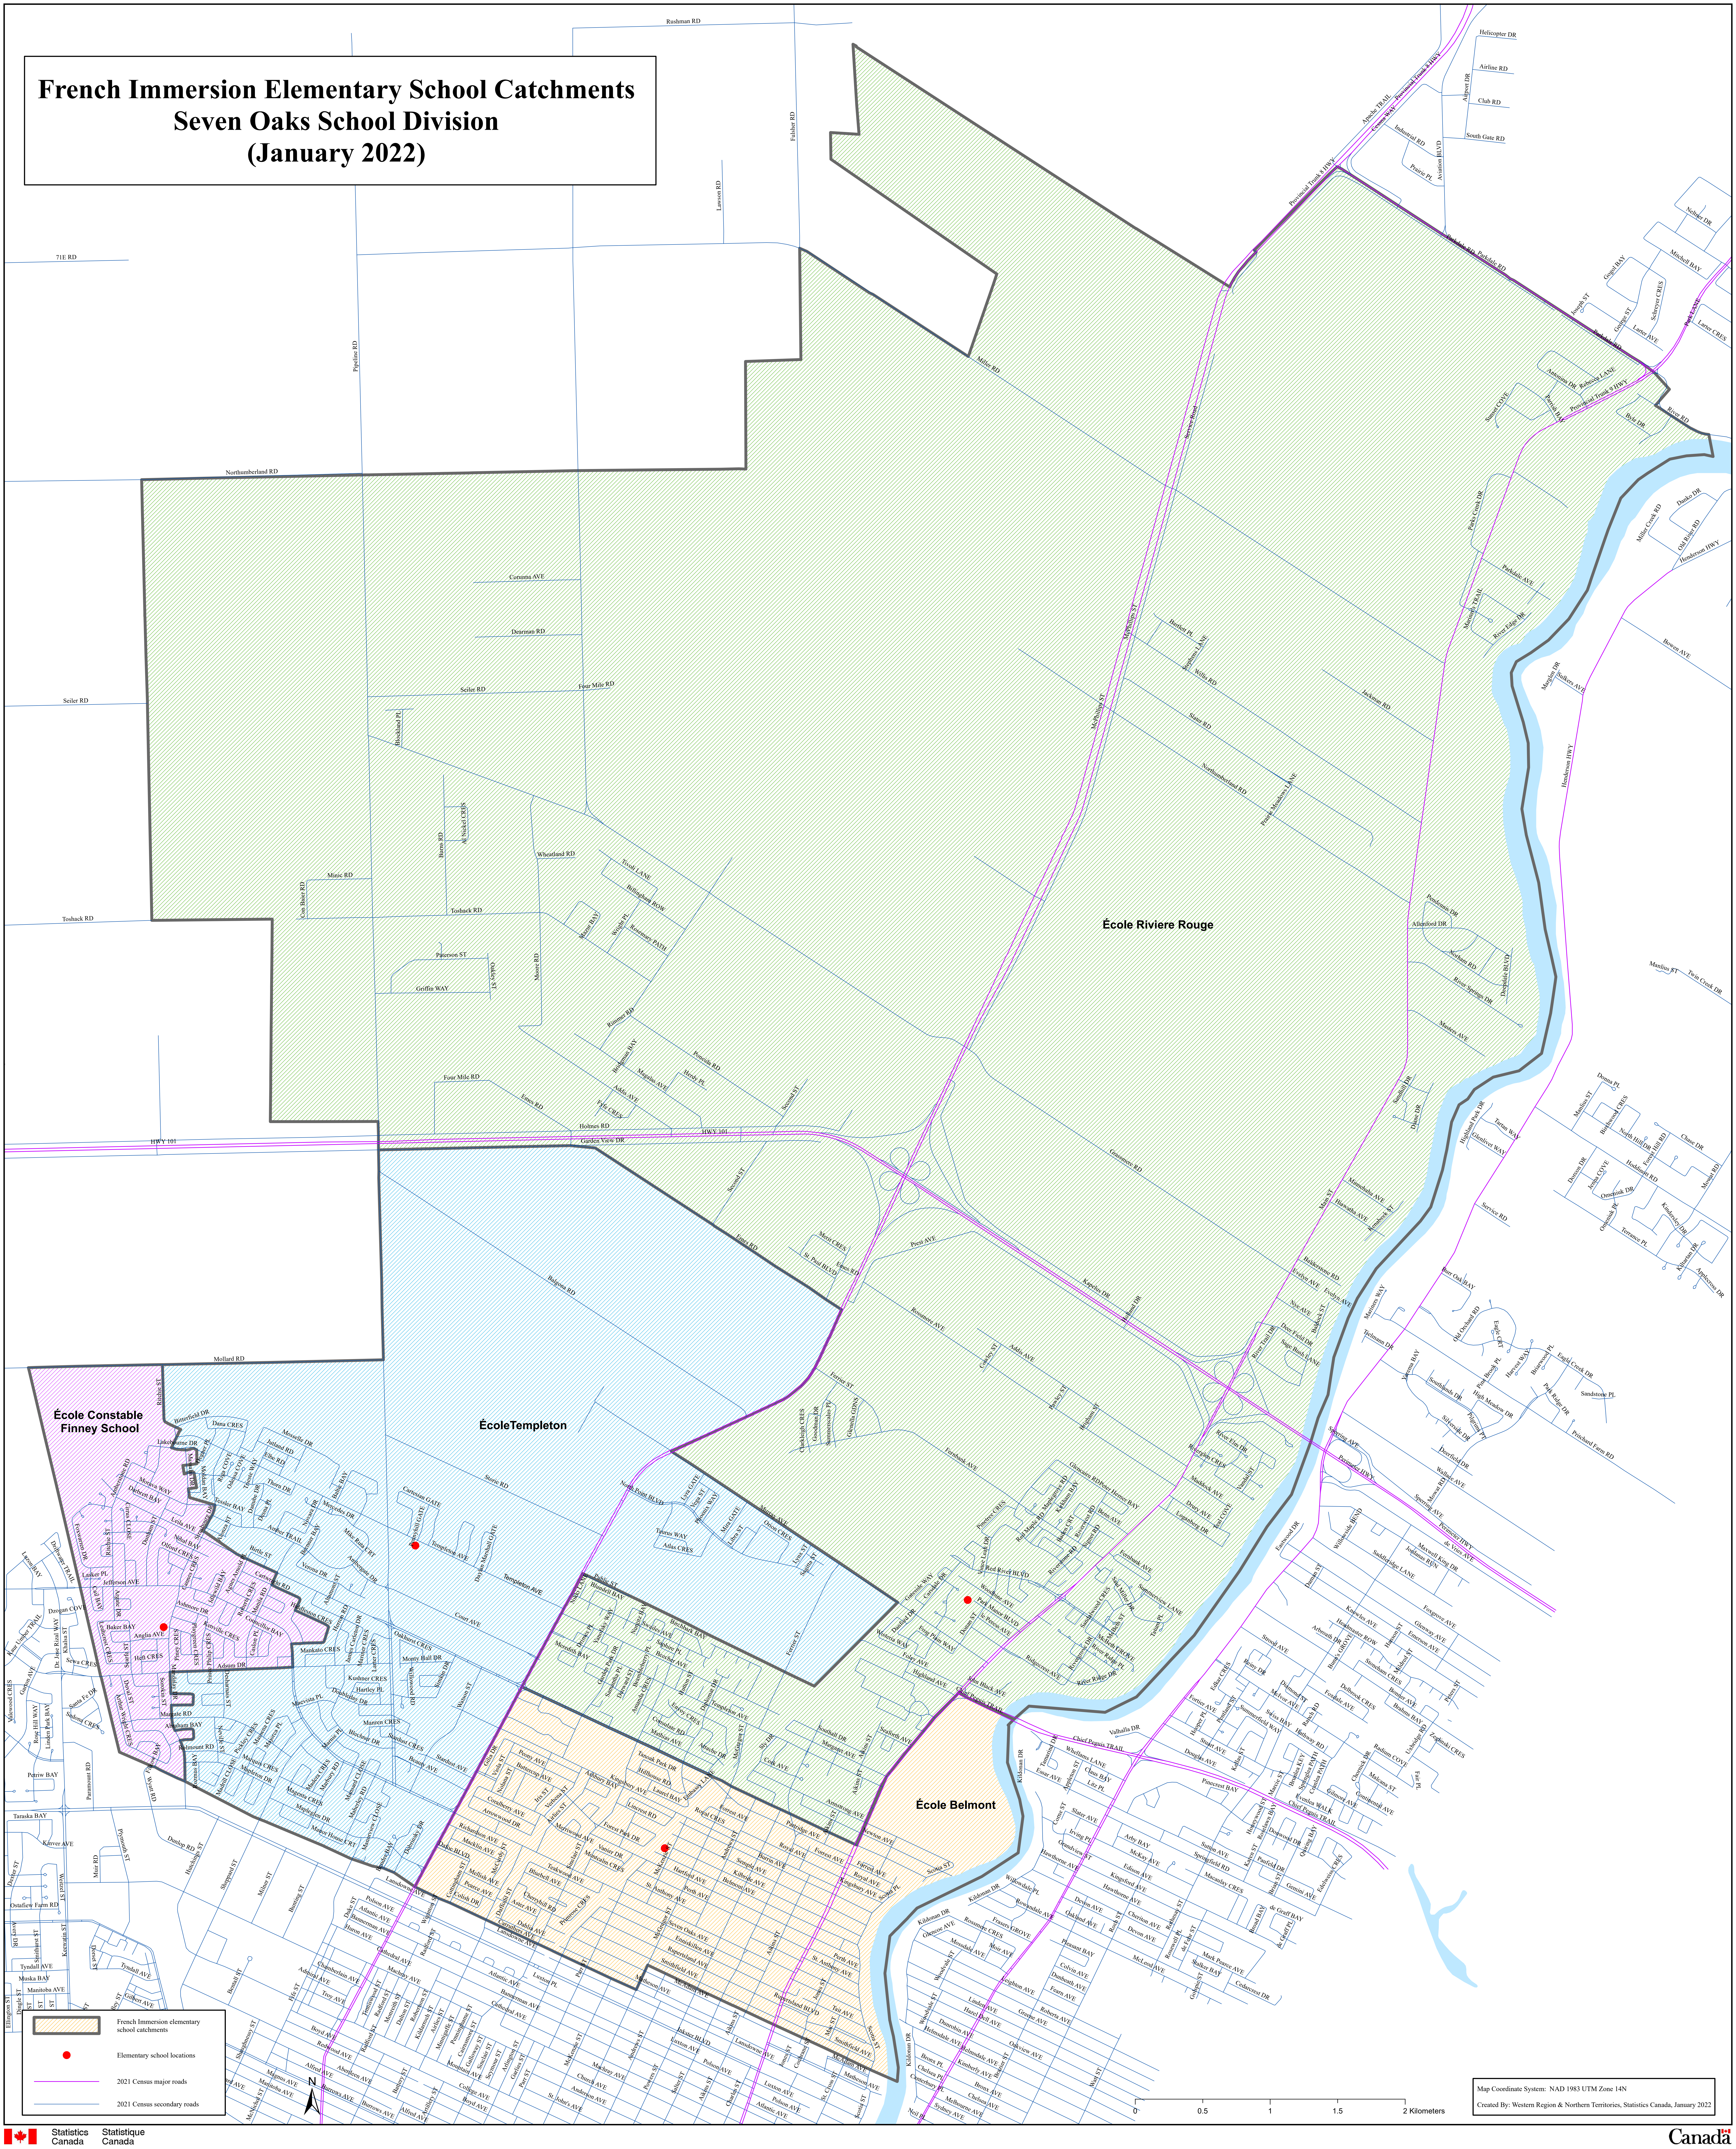

French Immersion Elementary School Catchments Seven Oaks School Division (January 2022)

École Constable Finney School

École Templeton

École Rivière Rouge

École Belmont

French Immersion elementary school catchments

Elementary school locations

2021 Census major roads

2021 Census secondary roads

Map Coordinate System: NAD 1983 UTM Zone 14N
Created By: Western Region & Northern Territories, Statistics Canada, January 2022