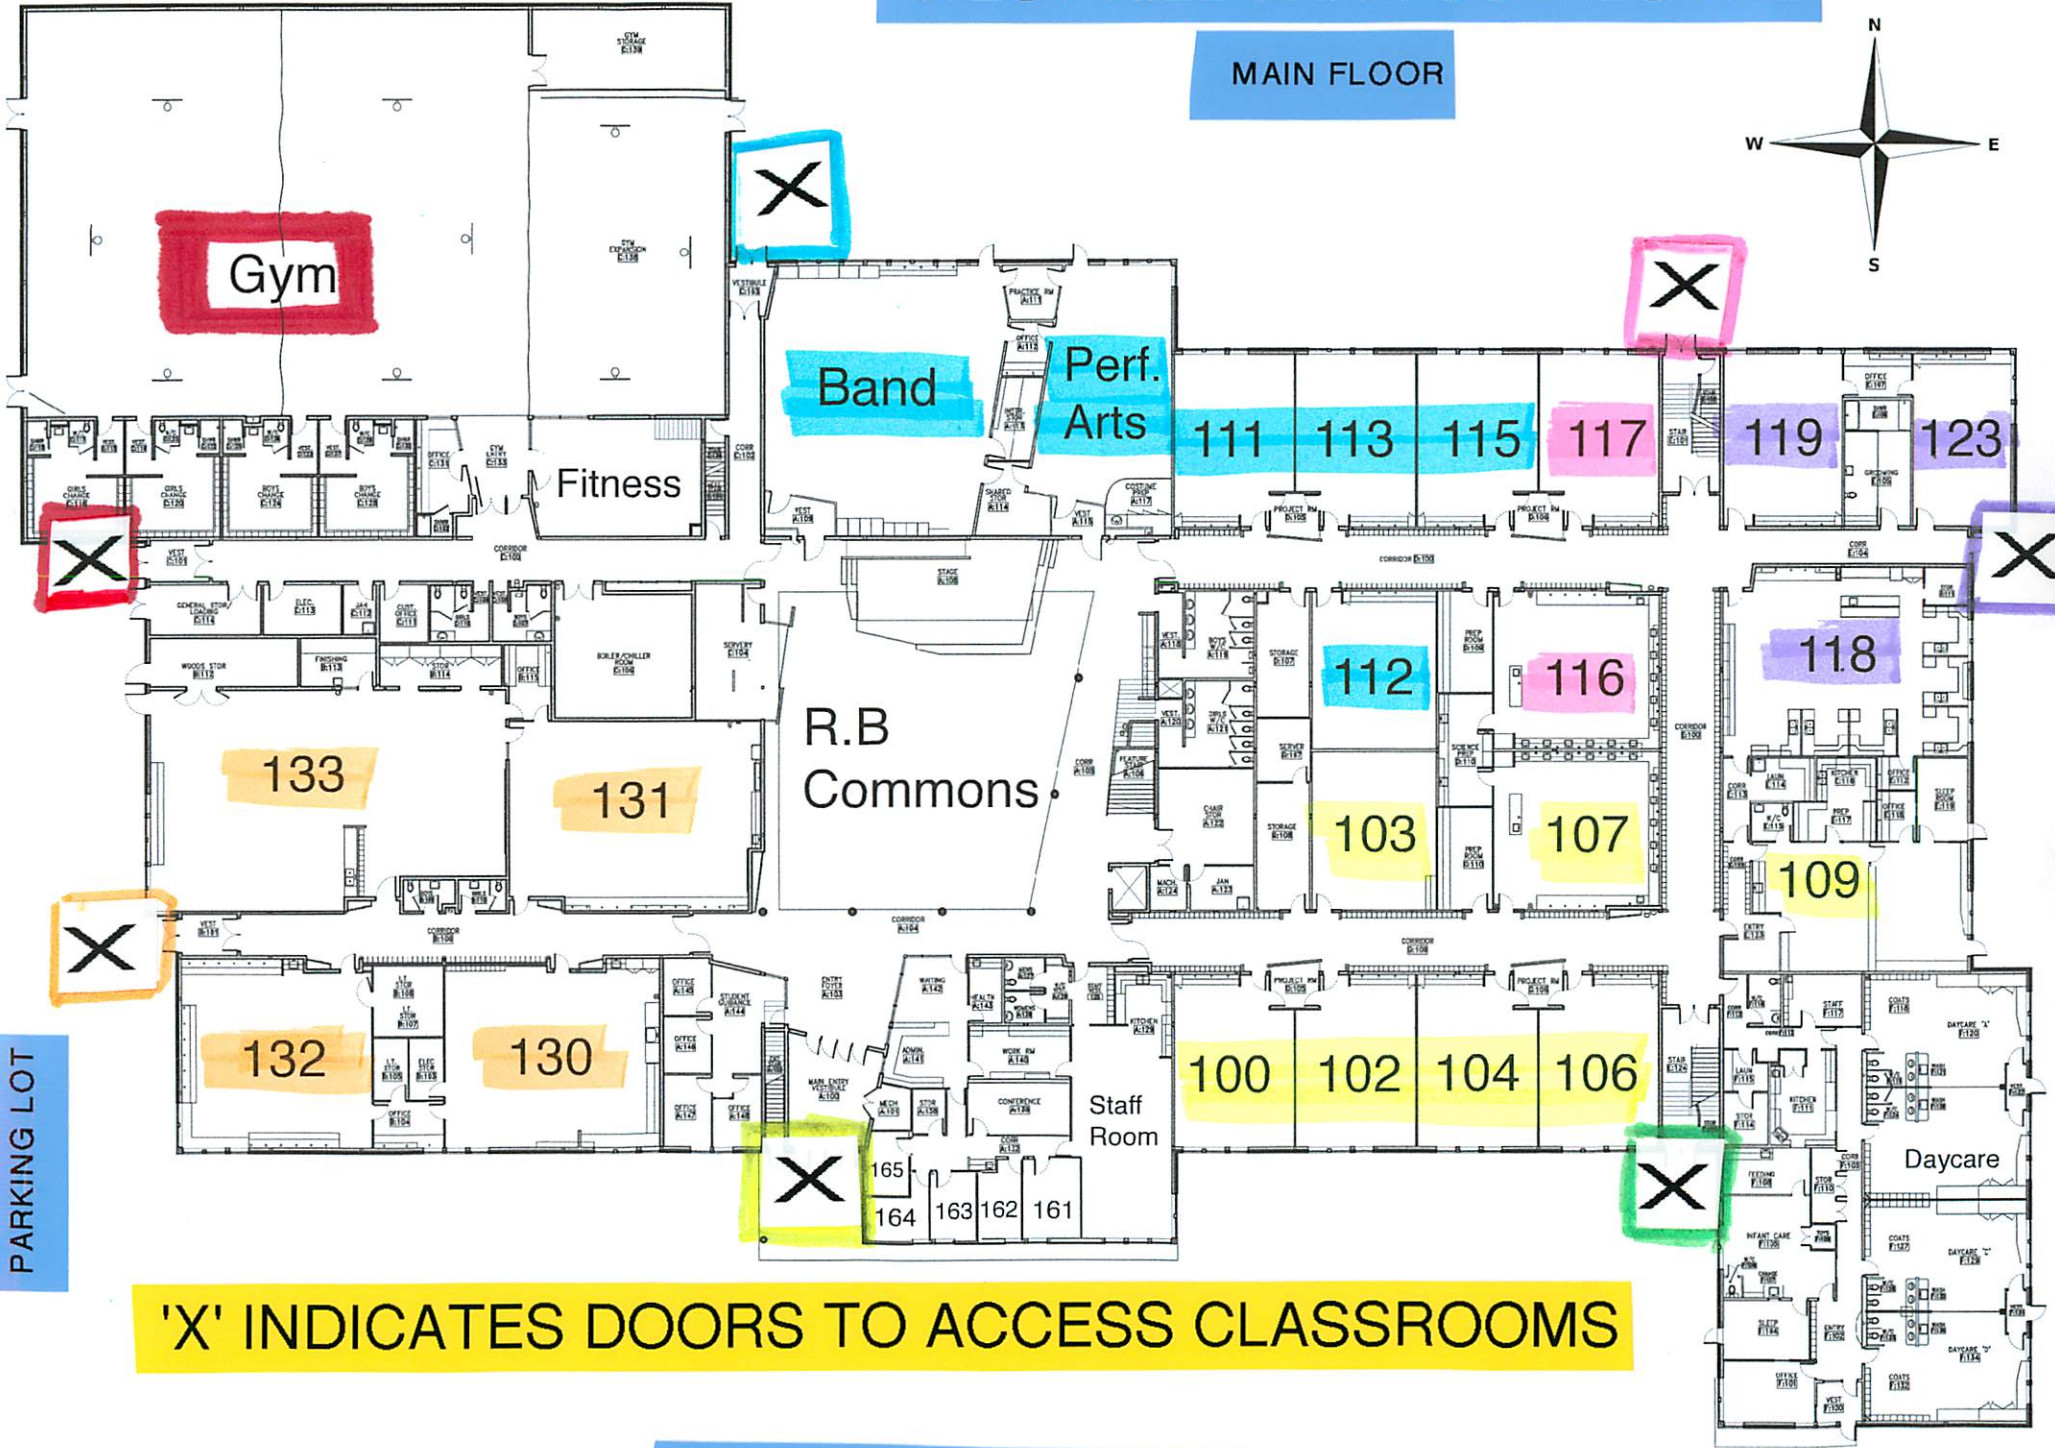

WEST KILDONAN COLLEGIATE

MAIN FLOOR

PARKING LOT

'X' INDICATES DOORS TO ACCESS CLASSROOMS

RIDGECREST AVE.

SECOND FLOOR

West Kildonan Collegiate
 101 Ridgcrest Ave.
 Wpg. Mb. R2V 4T6