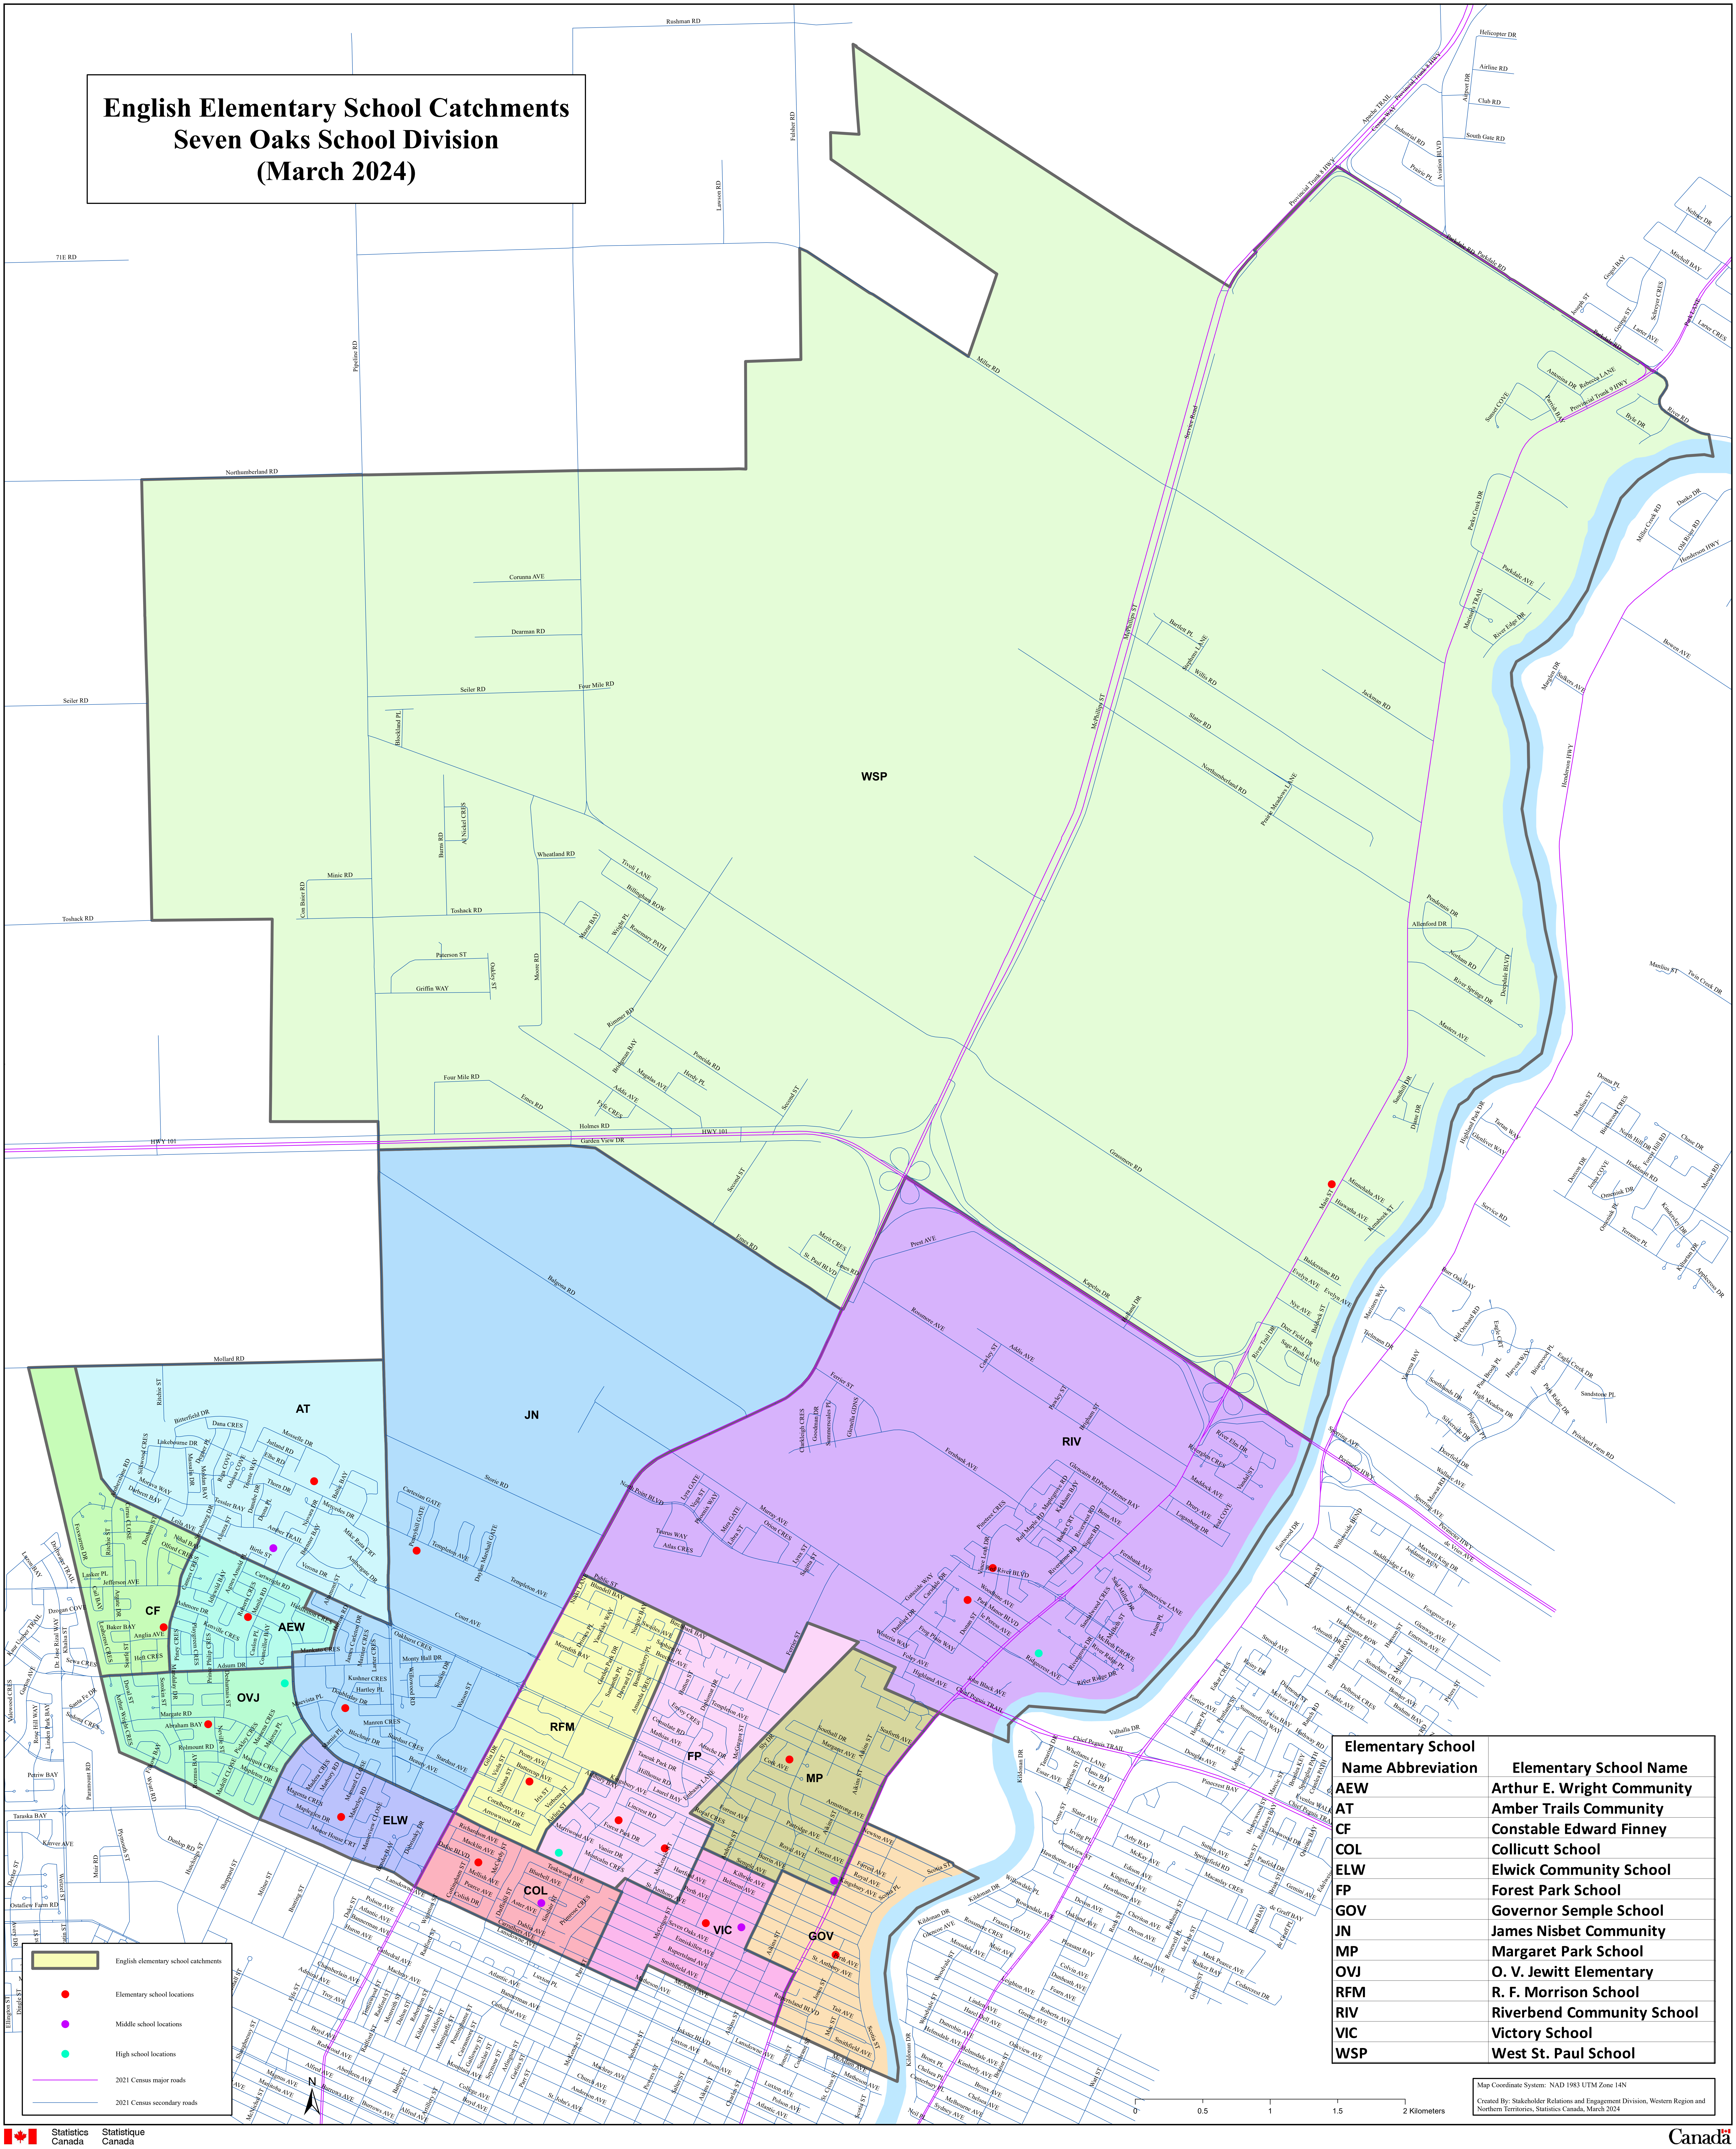

English Elementary School Catchments Seven Oaks School Division (March 2024)

Elementary School Name Abbreviation	Elementary School Name
AEW	Arthur E. Wright Community
AT	Amber Trails Community
CF	Constable Edward Finney
COL	Collicutt School
ELW	Elwick Community School
FP	Forest Park School
GOV	Governor Semple School
JN	James Nisbet Community
MP	Margaret Park School
OVJ	O. V. Jewitt Elementary
RFM	R. F. Morrison School
RIV	Riverbend Community School
VIC	Victory School
WSP	West St. Paul School

English elementary school catchments
 Elementary school locations
 Middle school locations
 High school locations
 2021 Census major roads
 2021 Census secondary roads