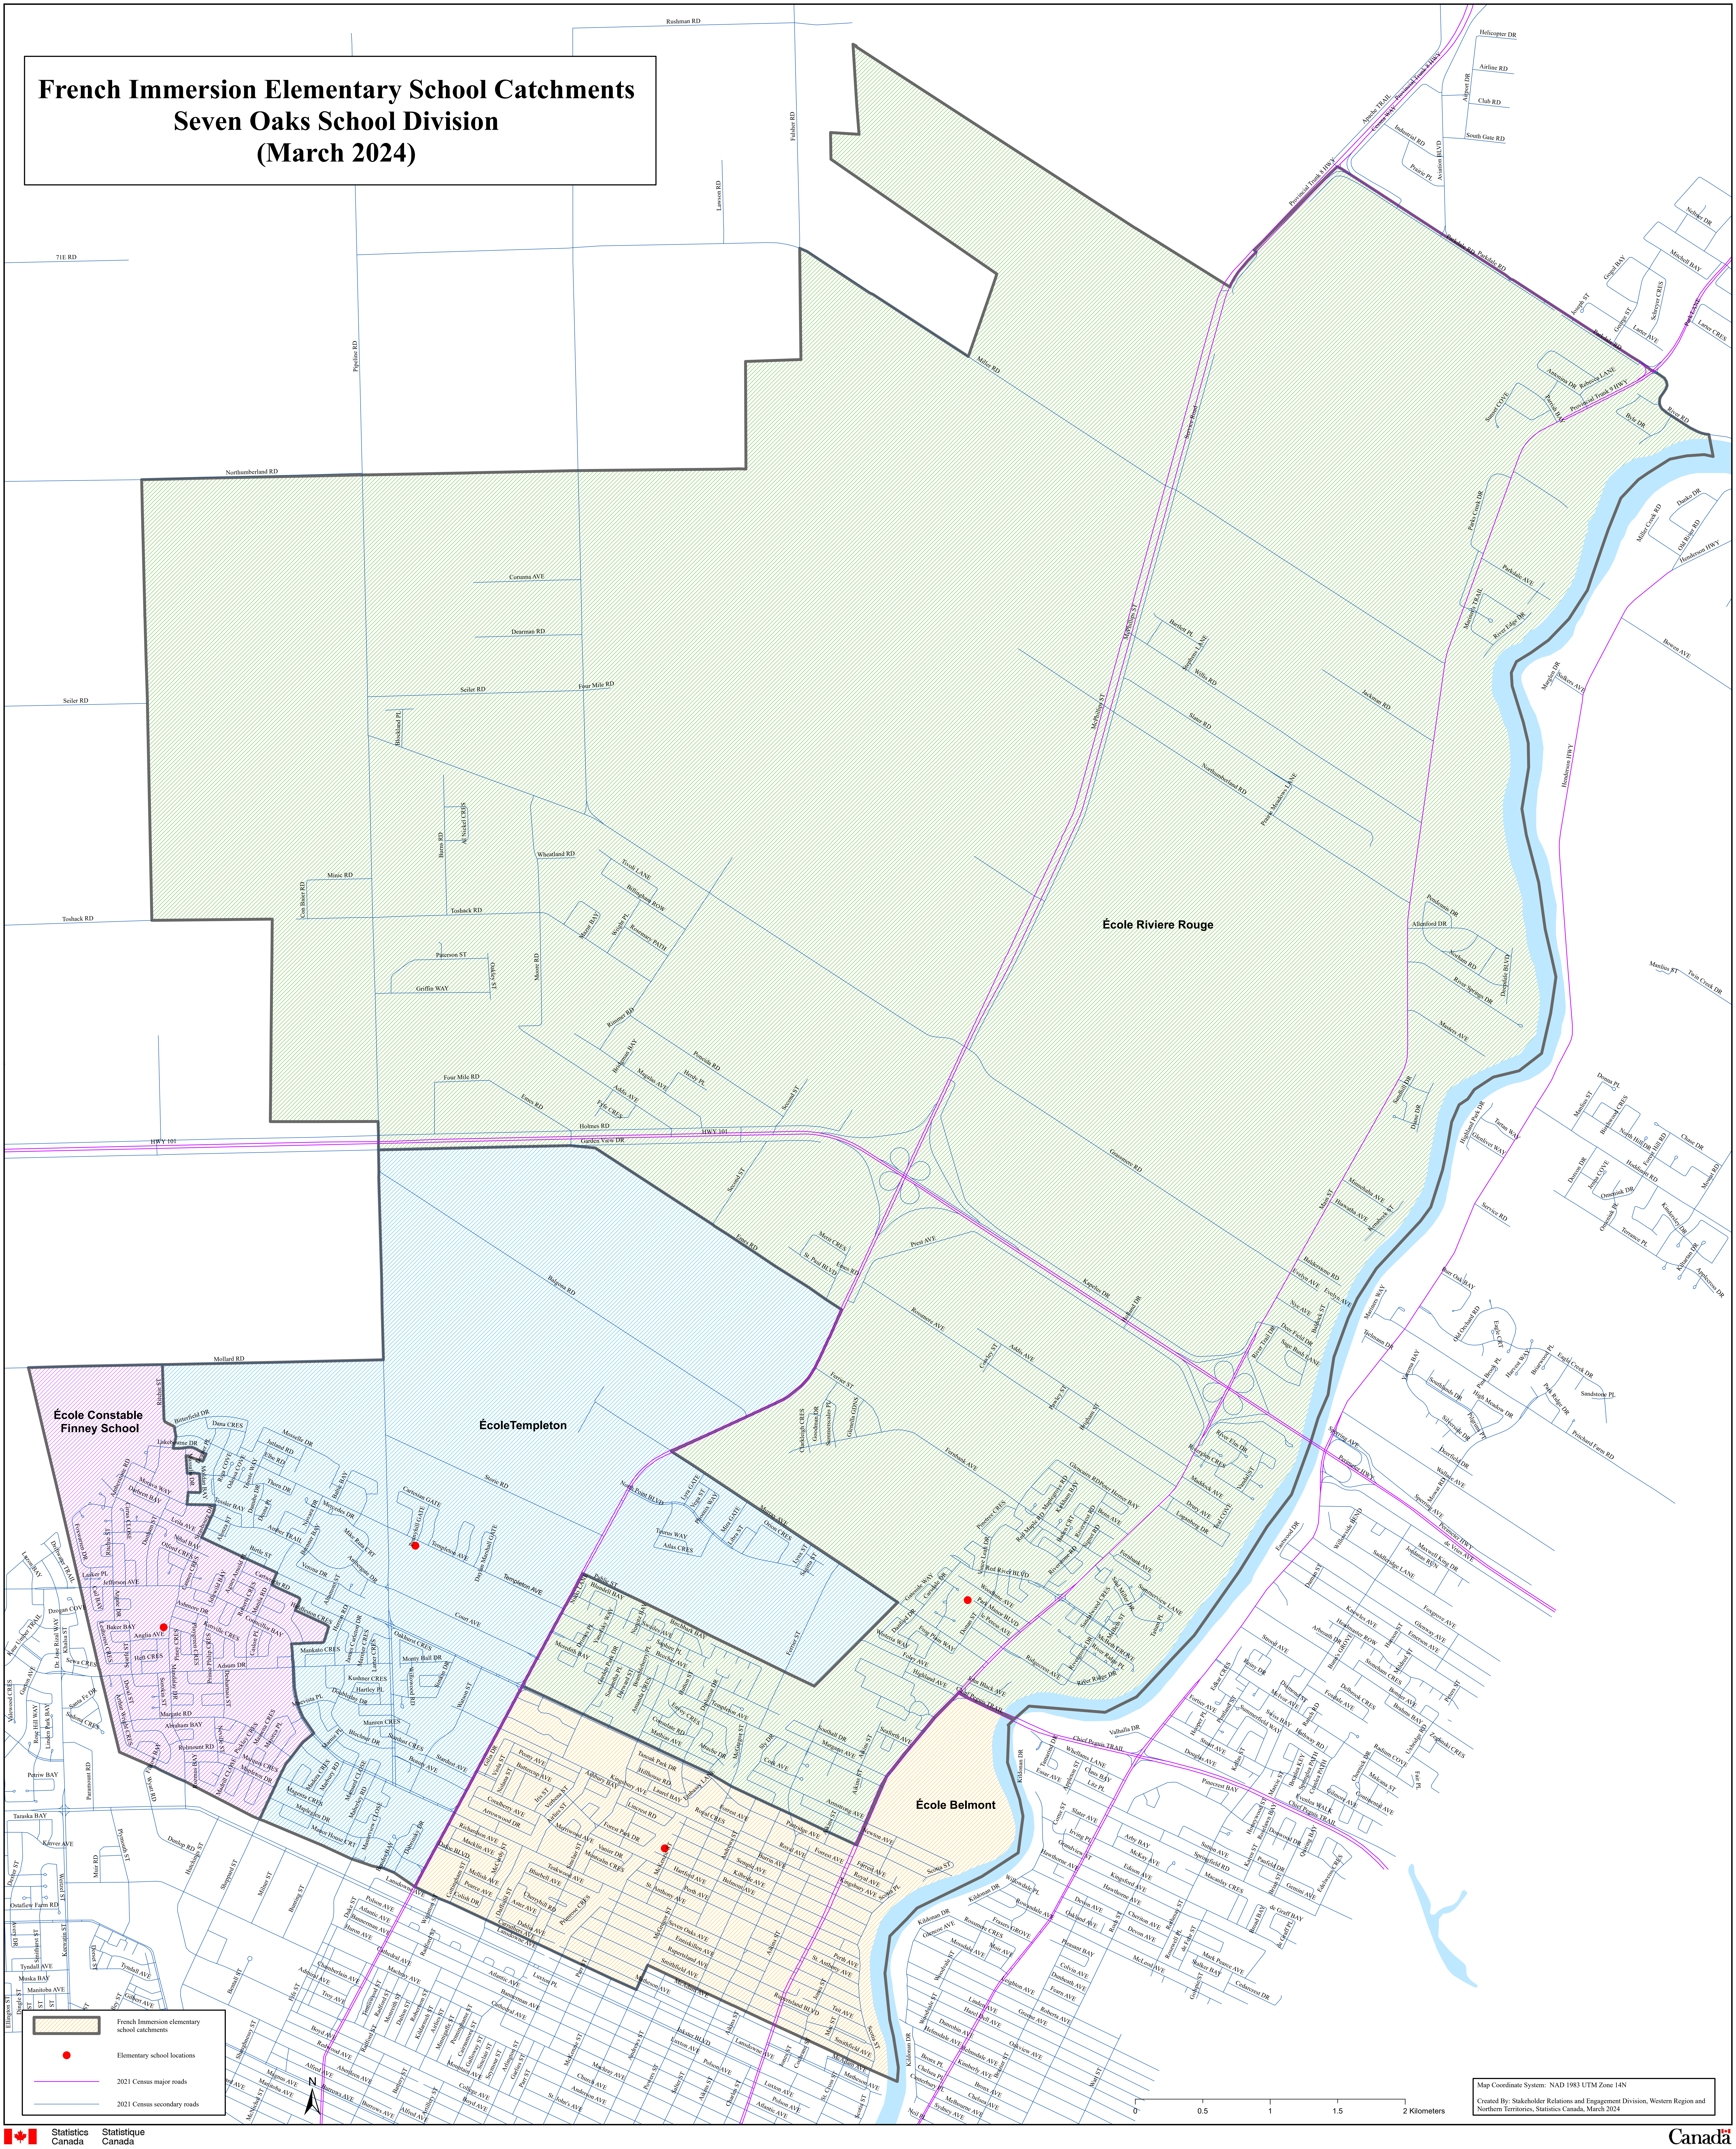

French Immersion Elementary School Catchments Seven Oaks School Division (March 2024)

**École Constable
Finney School**

École Templeton

École Rivière Rouge

École Belmont

French Immersion elementary school catchments
 Elementary school locations
 2021 Census major roads
 2021 Census secondary roads